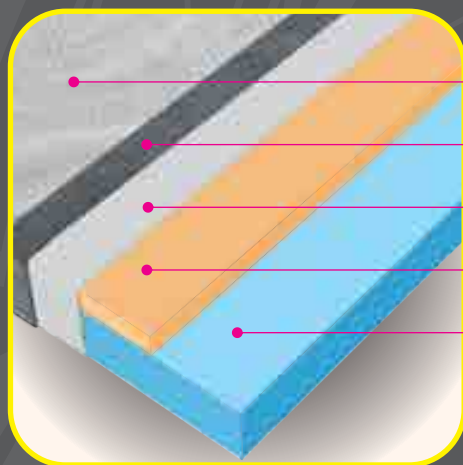

Anti Bacteria

Anti-Allergic

Foam

Soft Foam

Recommended up to 95 kg

Skidajuća štepana navlaka

YUFLIN

Zaštitno platno